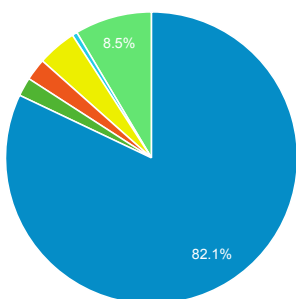

### Pageviews

Mar 8, 2019 - Apr 8, 2019

**176,353**

% of Total: 100.00% (176,353)

Mar 8, 2018 - Apr 8, 2018

**370,861**

% of Total: 100.00% (370,861)

### Audience Location

Bahrain Egypt  
 Saudi Arabia Oman  
 United States Other

Mar 8, 2019 - Apr 8, 2019

Mar 8, 2018 - Apr 8, 2018